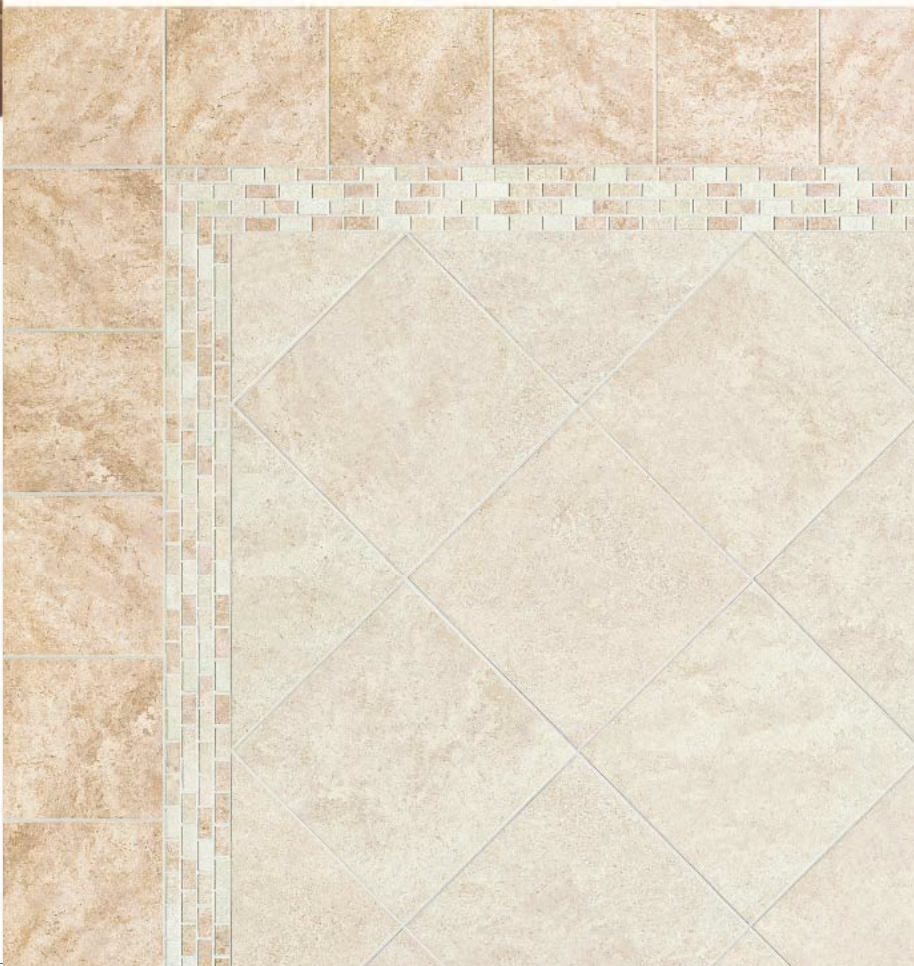

Villa Como's sleek brick mosaics come in a generous 12"x13" field tile and are available in three colorways. Mounted on mesh backing for easy installation, these mosaics may be used on floor or wall, as full tiles or trimmed to create unique borders, accents or decos.

BELLANO BARK
12" x 12"

CARENO CREAM
12" x 12"

MOSAIC DECO
12" x 13" colorway #2

MANDELLO MOCA
6" x 6"
12" x 12"
18" x 18"

VILLA COMO

The Encore Collection

MANDELLO MOCA
12" x 12"
BELLAGIO BEIGE
18" x 18"
MOSAIC DECO
12" x 13" colorway #1