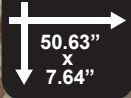

PLANK SIZE

THICKNESS

7MM

TEXTURE

EDGE

WEAR CLASS

WARRANTY

Soledo Visions  
Bolick Quick Ship Colors

## Dimensions

Narrow looks can fill a small room while wide planks can make a floor look less "busy". Extra long planks look great in large rooms.

Standard Length (50.63") comes in widths - Narrow (6.30") & Wide (7.64")