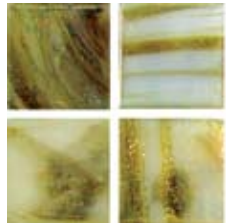

Transparent and semi-transparent mosaic glass tiles distinguishable by their special light reflective surface. Create dramatic effects with Platinum's ever changing surface effects.

T400 White

T402 Gray

T403 Lt. Beige

T404 Beige

T408 Celadon Swirl

T411 Light Green

T412 Green

T414 Lt. Blue

T415 Blue

T416 Gold & Silver