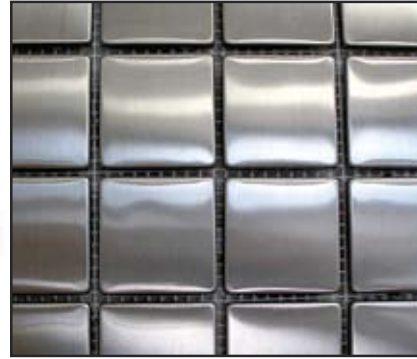

TML02
Medium Square Mosaic - 1 7/8"