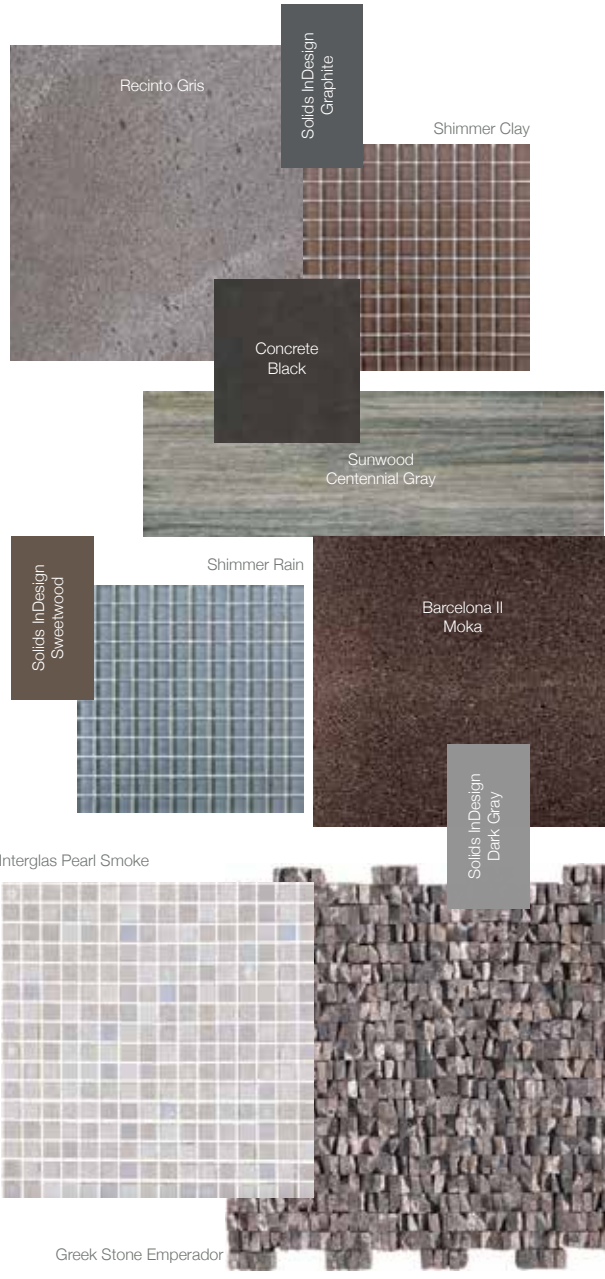

Sweetwood Graphite Dark Gray 02