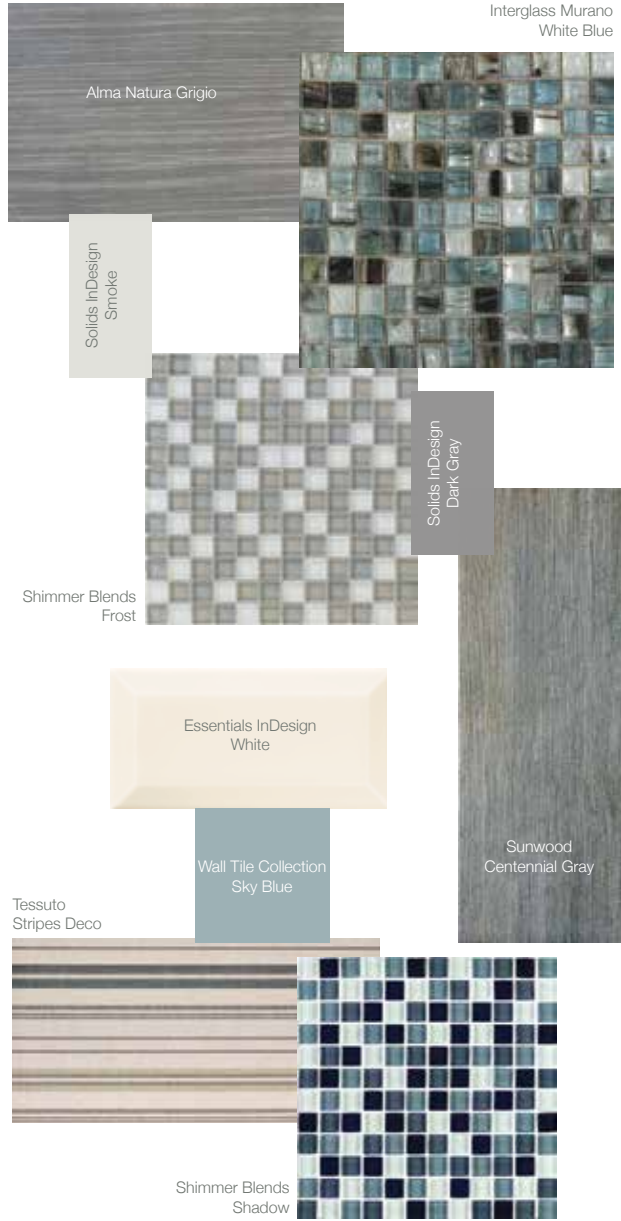

by

Interceramic

Tessuto

Floor: Ecrú Gray
Wall: Ecrú Gray,
Deco Herringbone Black

Tessuto

Floor: Tan Beige
Wall: Pearl White,
Deco Stripes

Graphite Dark Gray Sky Blue 03

MOODS

by

Interceramic

Linen
Smoke

Murcia
Floor: Sage
Wall: Natural Slate Sanjani

Dark Gray Sky Blue Smoke 04

MOODS

by

Interceramic

MOODS by Interceramic	MOOD 1	MOOD 2
PRODUCT: FLOOR		
Arizona Beige		
Arizona Golden		
Arizona Copper		
Bali Cane		
Bali Rattan		
Bali Sandalwood		
Bali Teak	•	•
Bali Kapur	•	•
Contessa Pearl		
Contessa Cameo		
Imperial Quartz Ivory		
Imperial Quartz Sand		
Imperial Quartz Moka	•	
Imperial Quartz Silver		
Lagos Ivory		
Lagos Beige		
Lagos Brown	•	•
La Travonya Natural		
Murcia Arena		
Murcia Cappuccino		
Murcia Dorado		
Murcia Sage	•	•
Murcia Cobre		
Niza Ivory		
Niza Beige		
Pinot Ivory Gouges		
Pinot Beige Teinturier		
Pinot Gold Meunier		
Pinot Brown Noir	•	•
Planks 1.0 Winter	•	•
Planks 1.0 Autumn	•	•
Planks 1.0 Multicolor	•	•
Recinto Moka	•	
Recinto Gris	•	•
Rustic Lodge Golden Dawn	•	•
Rustic Lodge Ebony Dusk	•	•
Scenic Coastal White		
Scenic Coastal Gray		
Scenic Coastal Brown	•	•
Scenic Inland Natural		
Scenic Inland Shell		
Scenic Inland Walnut	•	•
Sea Stone Calcite		
Sea Stone Fossil		
Sea Stone Sand		
Sea Stone Strata	•	•

MOODS by Interceramic	MOOD 1	MOOD 2
PRODUCT: FLOOR		
Siena Ivory		
Siena Beige		
Slate Supremo Winter	•	•
Slate Supremo Autumn	•	•
Slate Supremo Multicolor	•	•
Sunwood Legend Beige		
Sunwood Centennial Gray	•	•
Sunwood Cowboy Brown	•	
Tessuto White		
Tessuto Tan Beige		
Tessuto Cutch Brown	•	•
Tessuto Ecrú Gray	•	•
Tessuto Basalto Black	•	•
Thassos Travertine Roman		
Thassos Travertine Honey		
Thassos Travertine Classic	•	•
Thassos Travertine Silver	•	•
Travertino Royal Ivory		
Travertino Royal Gold		
Travertino Royal Walnut		
Travertino Royal Noce	•	•