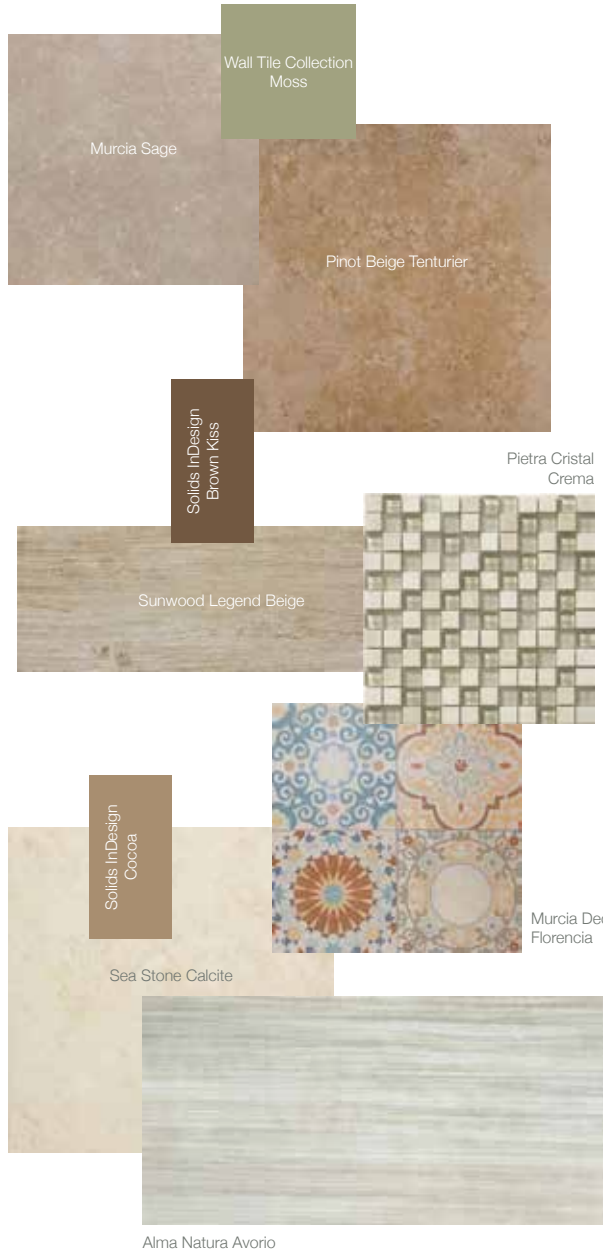

MOODS

by

Interceramic

Tessuto &
Marble Mosaics

Floor: Cutch Brown
Wall: Natural Blend
Bubble Mosaic

Sea Stone

Floor: Sand
Wall: Interglass Pearl
Cappuccino

Tender Tan Moss Brown Kiss 07

MOODS

by

Interceramic

Scenic
Inland Shell

Planks 1.0
Winter

Moss Brown Kiss Cocoa 08

MOODS

by