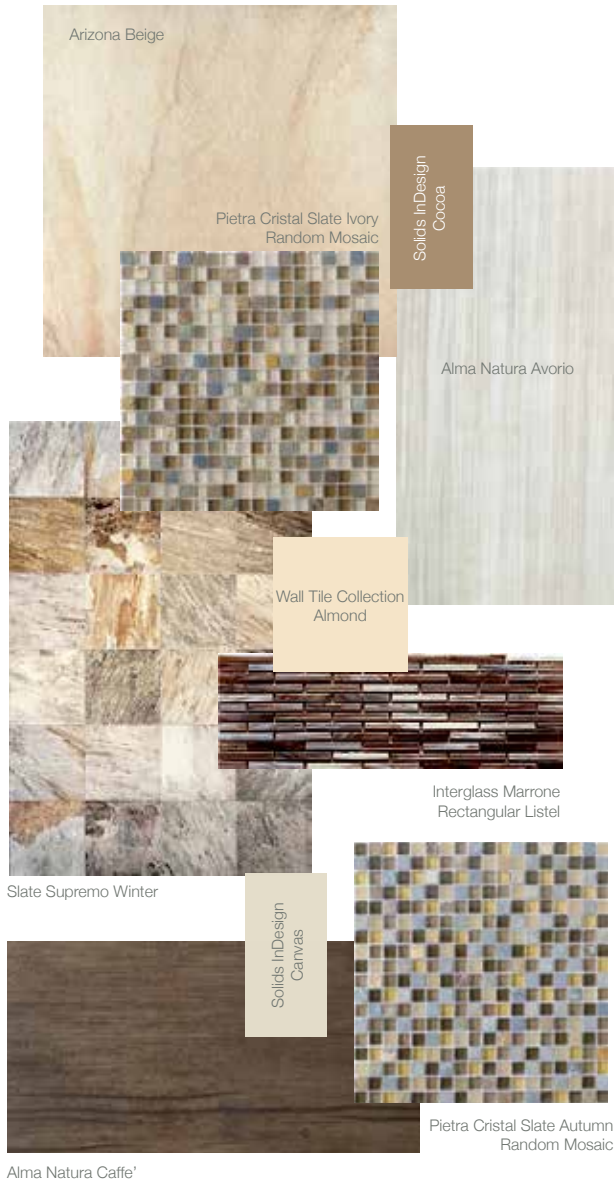

Sunwood Legend Beige

Pietra Cristal Geometrics Beige

Sea Stone Fossil

Tessuto Ecrù Gray

Wall Tile Collection Tender Tan

Solids InDesign Smoke

Tessuto Tan Beige

Interglass Murano White Blue

MOODS

by

Interceramic

Arizona

Beige

Essentials InDesign

Bone

Cocoa Almond Canvas 10

MOODS by Interceramic	MOOD 1	MOOD 2
PRODUCT: WALL		
Arrow Wood	•	
Sweetwood	•	•
Graphite	•	•
Dark Gray		•
Sky Blue		
Smoke		
Tender Tan		
Moss		
Brown Kiss		
Cocoa		
Almond		
Canvas		
Alma Natura Avorio		
Alma Natura Grigio	•	•
Alma Natura Caffè	•	•
Alma Natura Rame	•	•
Essentials InDesign White		
Essentials InDesign Bone		
Essentials InDesign Absolute Black	•	•
Pinot Ivory Gouges		
Pinot Beige Teinturier		
Pinot Gold Meunier		
Pinot Brown Noir	•	•
Tessuto Pearl White		
Tessuto Tan Beige		
Tessuto Cutch Brown	•	•
Tessuto Ecrù Gray	•	•
Tessuto Basalto Black	•	•

MOODS by Interceramic	MOOD 1	MOOD 2
PRODUCT: FLOOR		
Arizona Beige		
Arizona Golden		
Arizona Copper		
Bali Cane		
Bali Rattan		
Bali Sandalwood		
Bali Teak	•	•
Bali Kapur	•	•
Contessa Pearl		
Contessa Cameo		
Imperial Quartz Ivory		
Imperial Quartz Sand		
Imperial Quartz Moka	•	
Imperial Quartz Silver		
Lagos Ivory		
Lagos Beige		
Lagos Brown	•	•
La Travonya Natural		
Murcia Arena		
Murcia Cappuccino		
Murcia Dorado		
Murcia Sage	•	•
Murcia Cobre		
Niza Ivory		
Niza Beige		
Pinot Ivory Gouges		
Pinot Beige Teinturier		
Pinot Gold Meunier		
Pinot Brown Noir	•	•
Planks 1.0 Winter	•	•
Planks 1.0 Autumn	•	•
Planks 1.0 Multicolor	•	•
Recinto Moka	•	
Recinto Gris	•	•
Rustic Lodge Golden Dawn	•	•
Rustic Lodge Ebony Dusk	•	•
Scenic Coastal White		
Scenic Coastal Gray		
Scenic Coastal Brown	•	•
Scenic Inland Natural		
Scenic Inland Shell		
Scenic Inland Walnut	•	•
Sea Stone Calcite		
Sea Stone Fossil		
Sea Stone Sand		
Sea Stone Strata	•	•